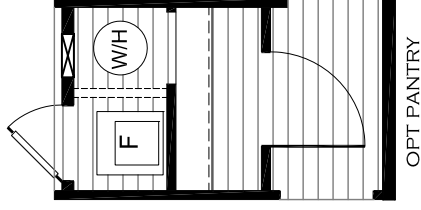

MODEL #MYO16663AH
DRAWING # NS-S004-1666-3
16'X66' MIYO

*SCALE: 3/16"=1'-0"